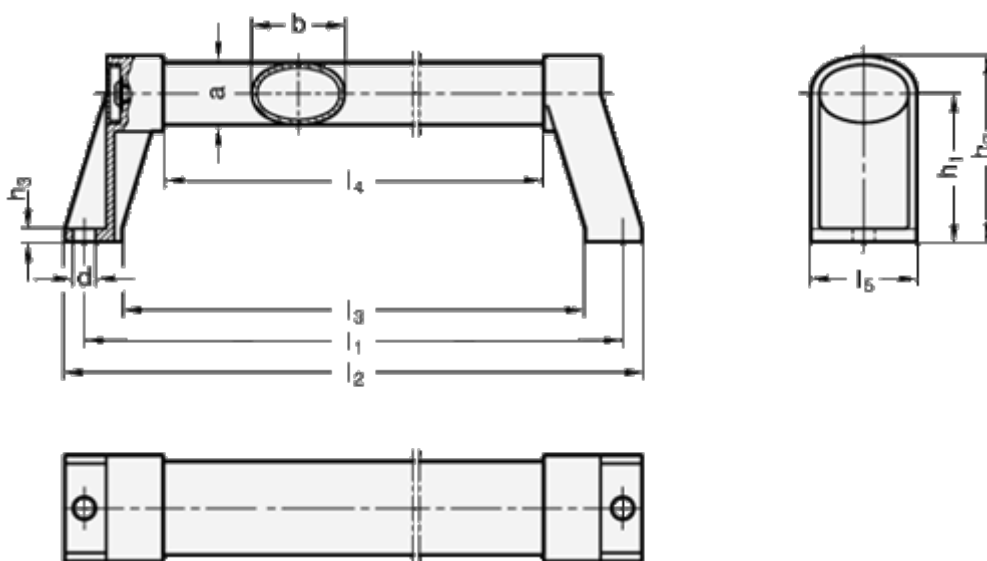

Data Sheet

Article number: 20334136500SW

Description: E+G Oval tubular handle
GN 334.1-36-500-SW

Measures

a = 24	l3 = 471
b = 36	l4 = 439
d = 8.5	l5 = 41
h1 = 57	
h2 = 72	
h3 = 5	
l1 = 500	
l2 = 515	